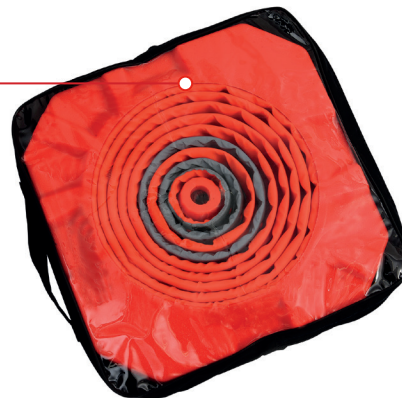

Removable LED beacon can fit inside to illuminate entire cone, or fits on top of cone

Reflectorised collapsible traffic cone

COLLAPSIBLE TRAFFIC CONES

TC900CC (900mm)

Collapsible traffic cones, reflectorised

Includes zipped carry bag

Heavy duty 100% PVC base

PERFORMANCE FEATURES

- + Reflectorised collapsible traffic cone
- + Heavy duty 100% PVC base
- + Weight: 3.4kg
- + Includes zipped carry bag
- + Removable LED beacon can fit inside to illuminate entire cone, or fits on top of cone
- + Supplied with 2 x AAA battery pack in base